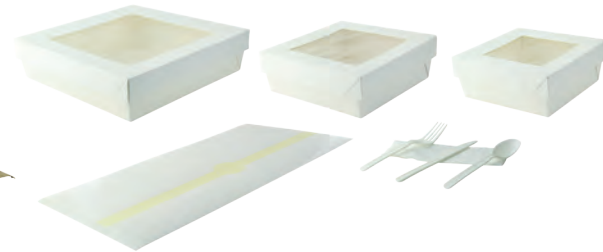

The Perfect Kraft Delivery Kit - 500 VIP Sets

SKU: KRAYBLAP Kit Includes

2 Cases of 210KRAYB85 (7oz) QTY: 250pcs/cs
 2 Cases of 210KRAYB135 (22oz) QTY: 250pcs/cs
 3 Cases of 210KRAYB195 (60oz) QTY: 200pcs/cs
 1 Case of 210LAP40 QTY: 500pcs/cs
 2 Cases of 210CVPLK416BB QTY: 250pcs/cs