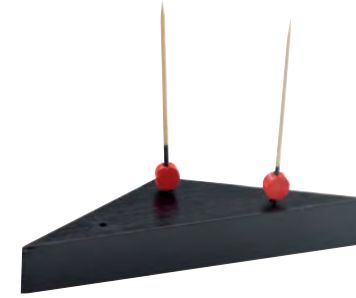

Bamboo Reusable Taco Holder for 3 Tacos

L:8.2in W:4in H:1.9in
 QTY: 5 pcs (1 x 5 pcs)
 Material:Bamboo
 SKU: 210STAC162

SIMA Black Bamboo Pick Holder 3 Pieces

L:5.5in W:1.5in H:0.8in
 QTY: 10 pcs (1 x 10 pcs)
 Material:Bamboo
 SKU: 209BBSIMA