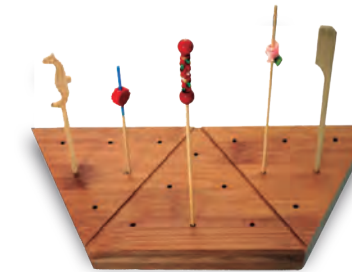

Matching Cake Pop Sticks 210PALITO

Bamboo pick holder for 75 picks

L:14.2in W:12in H:3.75in
 QTY: 2 pcs (1 x 2 pcs)
 Material:Bamboo
 SKU: 210SAMBR075

Dual Use Bamboo Picks and Cone Holder

L:1.18in W:1.18in H:2.16in
 QTY: 50 pcs (5 x 10 pcs)
 Material:Bamboo
 SKU: 210BPIC01