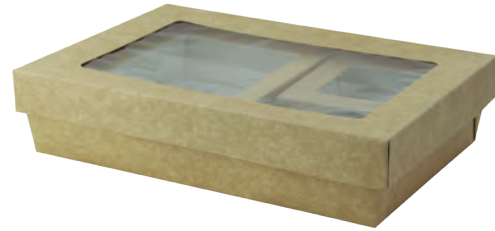

Kraft Rectangular Bento Box with 3 Compartments - 1000 VIP Sets

SKU: KRAYB3COMP Kit Includes

- 5 Cases of 210KARECB2215 (50oz) QTY: 200pcs/cs
- 4 Cases of 210KRAYB115 (12oz) QTY: 250pcs/cs
- 4 Cases of 210KRAYB85 (7oz) QTY: 250pcs/cs
- 1 Case of 210POB61 (2.3oz) QTY: 1000pcs/cs
- 1 Case of 209POPETL2 QTY: 2500pcs/cs