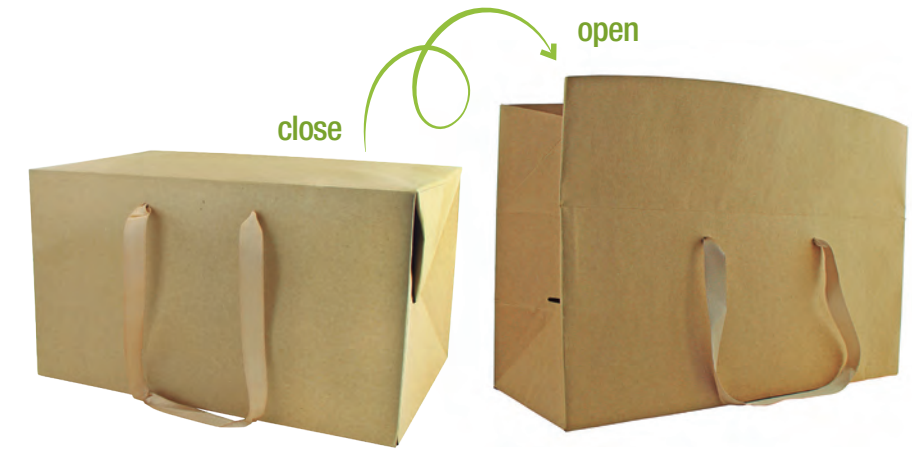

Kraft Take Out Lunch Box with Handles
 L:13in W:13in H:6.7in
 QTY: 20 pcs (1 x 20 pcs)
SKU: 210LUNCHG03

Kraft Take Out Lunch Box with Handles
 L:12.6in W:8.7in H:6.7in
 QTY: 20 pcs (1 x 20 pcs)
SKU: 210LUNCHG04