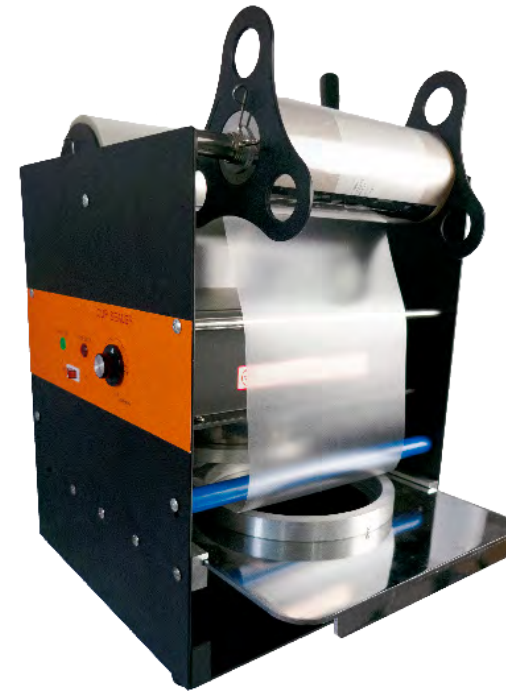

SKU: 294SCEL155MUS
L:49 x W:40 x H:55cm
L:19.3 x W:15.7 x H:21.7in
Weight: 26kg = 57 lbs
POWER SUPPLY: 110V/60HZ
OUTPUT: 300 CUPS/H
POWER: 300W

2 Rings Included

Supplied with two rings:
- RING Ø 0.0354in (inside) & Ø 0.0374in (outside)
- RING Ø 0.43in (inside) & Ø 0.45in (outside)

Sold separately

KRAFT PAPER ROLL
22.5 cm x 300 m
approximation: 1,200 applications
SKU: 210RPK220