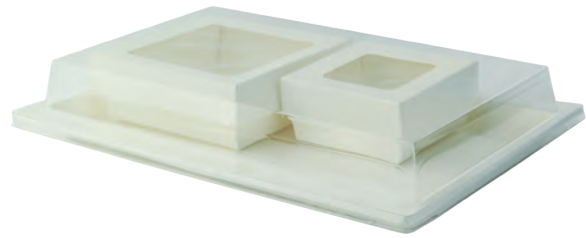

Eco Design Sugarcane Tray with 1 Compartment - 800 VIP Sets

SKU: ECOECO1 Kit Includes

- 2 Case of 210ECOD2614 (24oz) QTY: 500pcs/cs
- 1 Case of 210ECOD140 (5oz) QTY: 800pcs/cs
- 8 Cases of 210ECODL2714 QTY: 100pcs/cs