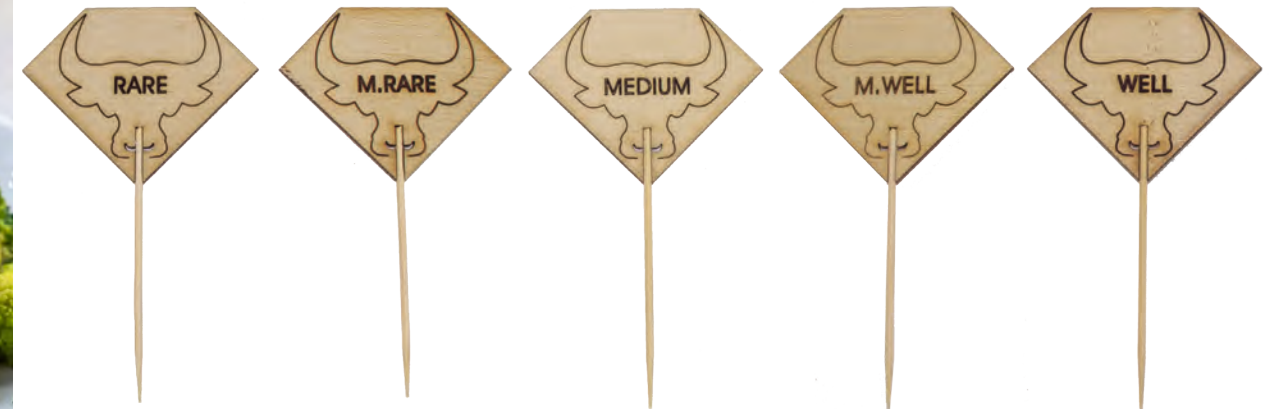

Diamond Shaped Steak Markers with Bull Head

RARE
L:3.7in W:2.1in
QTY: 1000 pcs (10 x 100 pcs)
Material:Bamboo
SKU: 209BBRUMPYR

MEDIUM RARE
L:3.7in W:2.1in
QTY: 1000 pcs (10 x 100 pcs)
Material:Bamboo
SKU: 209BBRUMPYMEDRA

MEDIUM
L:3.7in W:2.1in
QTY: 1000 pcs (10 x 100 pcs)
Material:Bamboo
SKU: 209BBRUMPYM

MEDIUM WELL
L:3.7in W:2.1in
QTY: 1000 pcs (10 x 100 pcs)
Material:Bamboo
SKU: 209BBRUMPYMW

WELL
L:3.7in W:2.1in
QTY: 1000 pcs (10 x 100 pcs)
Material:Bamboo
SKU: 209BBRUMPYW