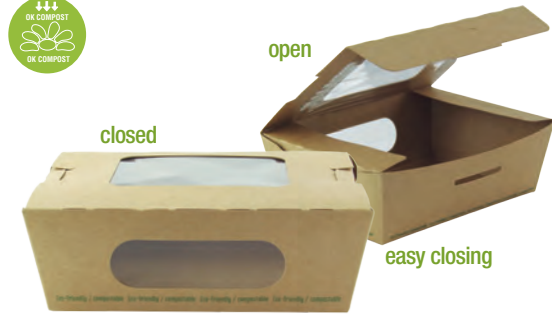

Easy Closing Kraft Compostable Salad Box with 2 Windows
38oz L:5.9in W:5.3in H:2.5in
QTY: 200 pcs (4 x 50 pcs)
SKU: 210BOXSP1003

closed

open

easy closing