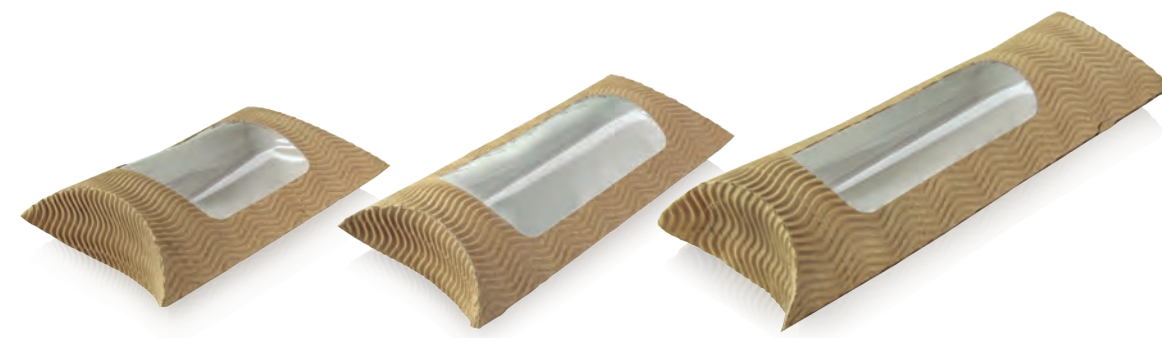

Square Pillow Pack with Window
20oz L:7.9/5.7 x W:5.9 x H:2.2in
QTY: 250 pcs (10 x 25 pcs)
SKU: 210PLW22K

Rectangular Small Pillow Pack With Window
L:8.9/7.2in W:4.5in H:1.75in
QTY: 250 pcs (10 x 25 pcs)
SKU: 210PLW11K

Rectangular Large Pillow Pack With Window
32oz L:11/9.5 x W:4.3 x H:2.2in
QTY: 250 pcs (10 x 25 pcs)
SKU: 210PLW33K

Easy Rip
Cushion Corrugated Hot Sandwich Box
L:9.4in W:3.9in H:2.3in
QTY: 450 pcs (1 x 450 pcs)
SKU: 210ETNINI