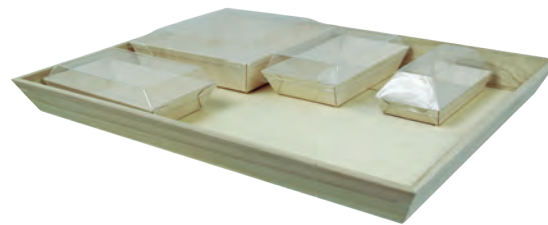

Heavy Wooden Tray Bento Box with 4 Wooden Samurai Dish Compartments - 100 VIP Sets

SKU: NOA39SAM4 Kit Includes

- 10 Cases of 210WOODTRAY39 QTY: 10pcs/cs
- 2 Cases of 210NOAHLID39 QTY: 50pcs/cs
- 2 Cases of 210SAMBQ85 QTY: 100pcs/cs
- 2 Cases of 210SAMLT85 QTY: 100pcs/cs
- 1 Case of 210SAMBQ65 QTY: 100pcs/cs
- 1 Case of 210SAMLT65 QTY: 100pcs/cs
- 1 Case of 210SAMBQ170 QTY: 100pcs/cs
- 1 Case of 210SAMLT170 QTY: 100pcs/cs