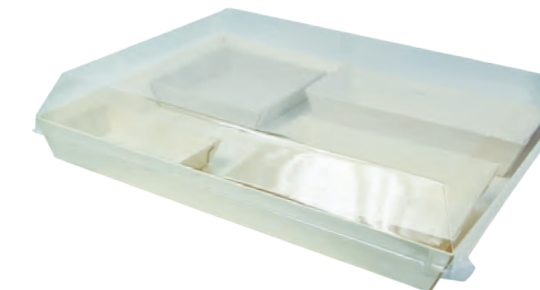

Samurai Wood Bento Box Tray with 4 Compartments - 100 VIP Sets

SKU: SAMSAM2 Kit Includes

- 1 Case of 210SAMBQ274 (64oz) QTY: 100pcs/cs
- 2 Cases of 210SAMLT274 QTY: 50pcs/cs
- 1 Case of 210SAMBQ65 (5oz) QTY: 100pcs/cs
- 1 Case of 210SAMBQ215 (14oz) QTY: 100pcs/cs
- 1 Case of 210SAMBQ130 (16oz) QTY: 100pcs/cs
- 1 Case of 210SAMBQ1313 (8oz) QTY: 100pcs/cs