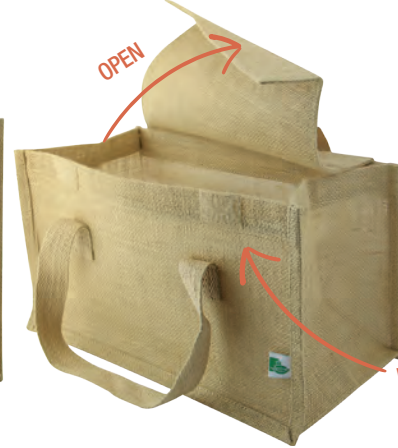

W: 14in Gusset: 7.1in H: 7.5in
QTY: 20 pcs (1 x 20 pcs)
SKU: 294BAGJU3018