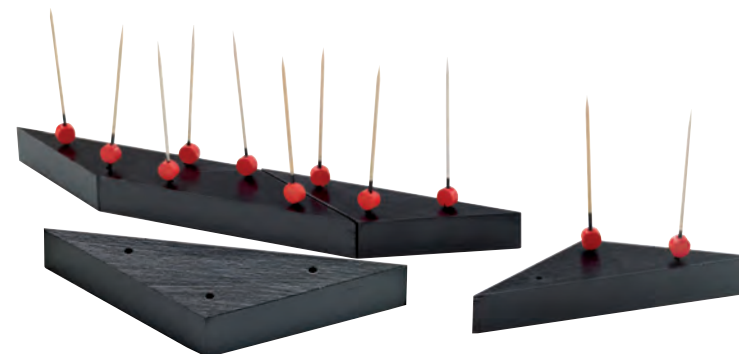

SIMA Black Bamboo Pick Holder 3 Pieces

L:5.5in W:1.5in H:0.8in
QTY: 10 pcs (1 x 10 pcs)
Material:Bamboo
SKU: 209BBSIMA

L:3.5in W:0.38in
QTY: 500 pcs (10 x 50 pcs)
Material:Bamboo
SKU: 209BBNEMKIN

L:3.5in W:0.41in
QTY: 500 pcs (10 x 50 pcs)
Material:Bamboo
SKU: 209BBNEMKA

L:2.8in
QTY: 2000 pcs (20 x 100 pcs)
Material:Bamboo
SKU: 209BBKITA