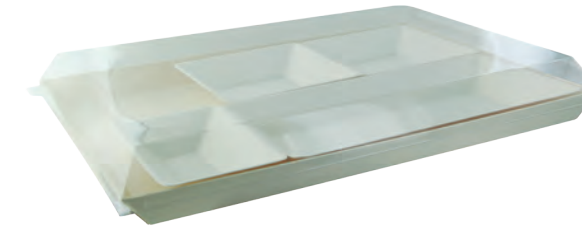

Wood Samurai Tray Bento Box with 4 Eco Design Sugarcane Compartments - 300 VIP Sets

SKU: SAMECO1 Kit Includes

- 1 Case of 210ECOD1414 (8oz) QTY: 600pcs/cs
- 1 Case of 210ECOD2614 (24oz) QTY: 500pcs/cs
- 1 Case of 210ECOD140 (5oz) QTY: 800pcs/cs
- 3 Cases of 210SAMBQ274 (64oz) QTY: 100pcs/cs
- 6 Case of 210SAMLT274 QTY: 50pcs/cs