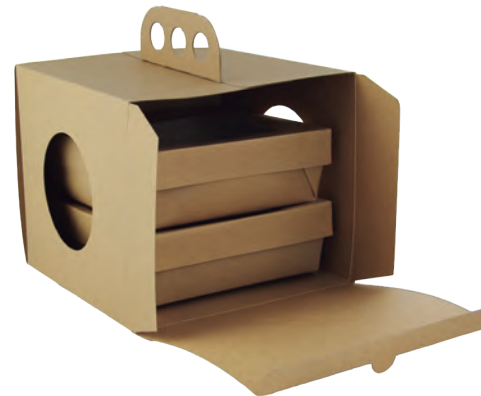

Brass Knuckles «Picnic» Bento Box with 2 Window Box Compartments - 200 VIP Sets

SKU: CDP176KRAY5 Kit Includes

2 Cases of 210KRAYB155 (34oz) QTY: 250pcs/cs
2 Cases of 210CDP177 QTY: 100pcs/cs