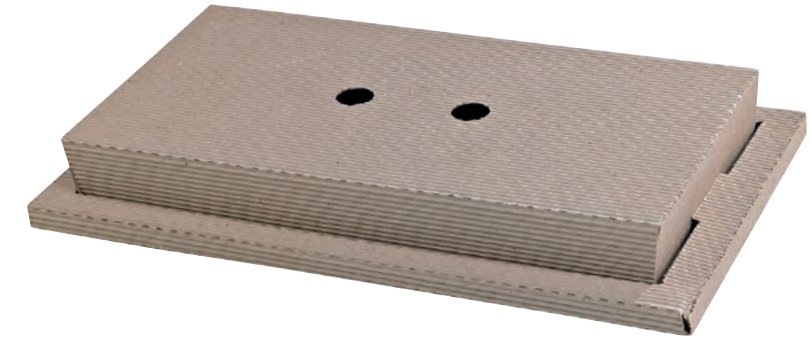

Atlas 1/1 Wooden Reusable Lunch Box with Window Lid
L:15in W:10.8in H:2.2in QTY: 16 pcs (16 x 1 pcs)
SKU: 210BBOXATLASF