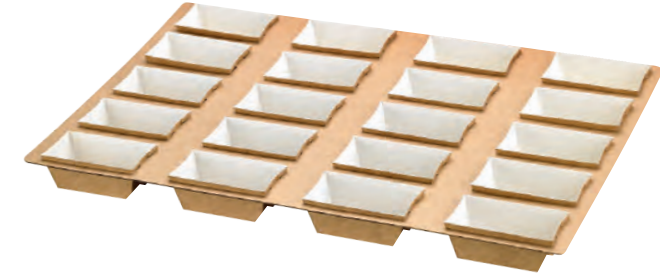

Inserts Sold Separately
See Page 224 For Inserts

insert option 210MACINS7

Inserts Sold Separately
See Page 224 For Inserts

Inserts sold separately

insert option 210MACYNS7RD

UP TO 430F BAKING

RECTANGULAR MICROFLUTE BAKING MOLD

- Perfect for any baking inspirations, such as : muffins, brioche, bread and more