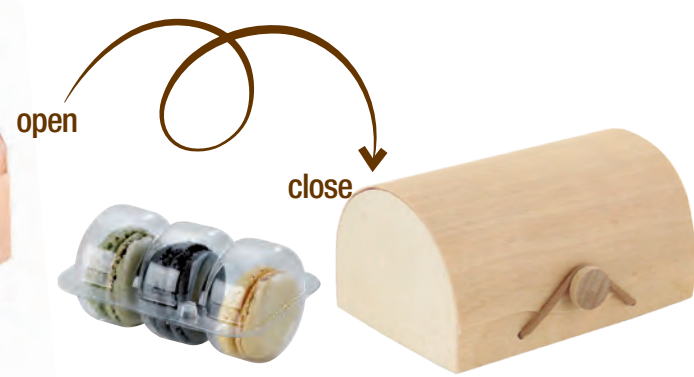

All our insert can be used by Pairs :
 • Make it safe for your Macarons with a base + a lid
 • Or by piece - using them as base only

Rectangular Wood Box for 3 Macarons with Latch
 L:4.2in W:3in H:2.25in
 QTY: 100 pcs (1 x 100 pcs)
 Material:Wood
SKU: 210MAC3CYB