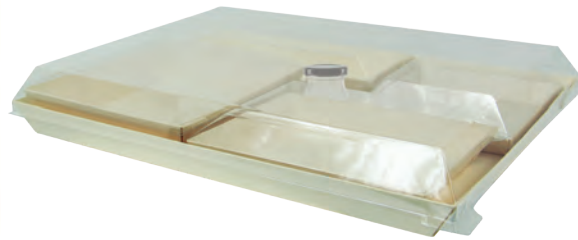

Brass Knuckles «Picnic» Bento Box with 2 Window Box Compartments - 200 VIP Sets

SKU: CDP176KRAY5 Kit Includes

2 Cases of 210KRAYB155 (34oz) QTY: 250pcs/cs
 2 Cases of 210CDP177 QTY: 100pcs/cs

Wood «Perfect Cheese Board» Bento Box Tray with 4 Compartments + 1 Jar - 100 VIP Sets