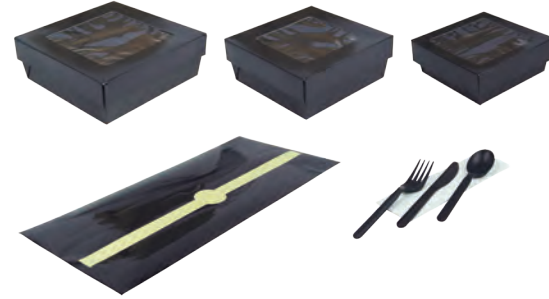

The Perfect Black Delivery Kit - 500 VIP Sets

SKU: KRAYBAKLAPN Kit Includes

5 Cases of 210KRAYBAK115 (12oz) QTY: 100pcs/cs
5 Cases of 210KRAYBAK135 (12oz) QTY: 100pcs/cs
5 Cases of 210KRAYBAK155 (12oz) QTY: 100pcs/cs
1 Case of 210LAP40N QTY: 500pcs/cs
2 Cases of 210CVPLK416N QTY: 250pcs/cs