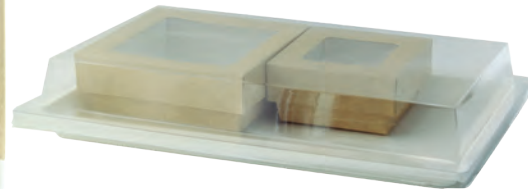

Sugarcane Tray Bento Box with 2 Kraft Window Box Compartments - 200 VIP Sets

SKU: APUKRAYB2 Kit Includes

- 1 Case of 210KRAYB85 (7oz) QTY: 250pcs/cs
- 1 Case of 210KRAYB115 (12oz) QTY: 250pcs/cs
- 2 Cases of 210APUTRP12 QTY: 100pcs/cs
- 1 Case of 210APUTRPL14 QTY: 200pcs/cs