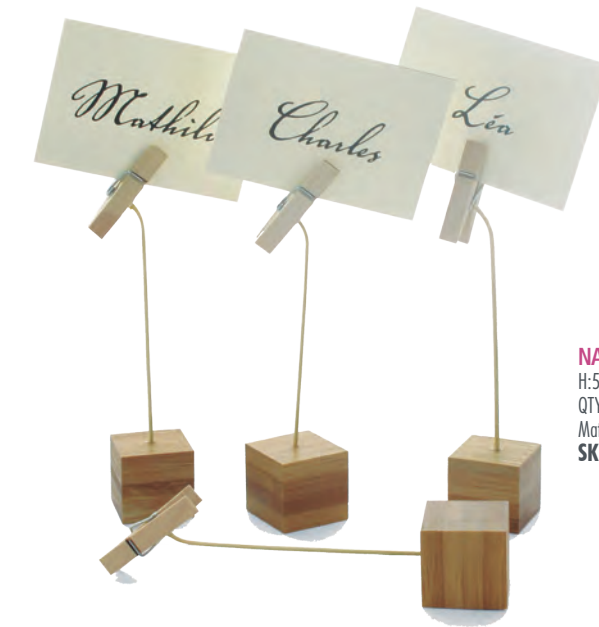

NAK Sign Clip With Bamboo Base
H: 5.1in Base: 0.9 x 0.9in
QTY: 144 pcs (12 x 12 pcs)
Material: Bamboo
SKU: 209BBNAK