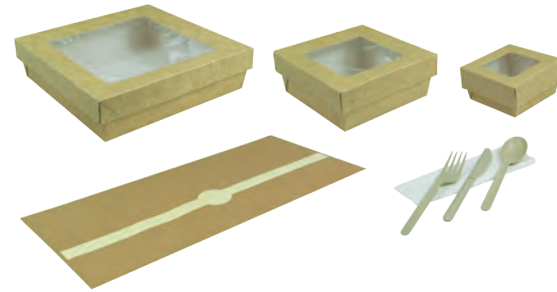

The Perfect Kraft Delivery Kit - 500 VIP Sets

SKU: KRAYBLAP Kit Includes

2 Cases of 210KRAYB85 (7oz) QTY: 250pcs/cs
 2 Cases of 210KRAYB135 (22oz) QTY: 250pcs/cs
 3 Cases of 210KRAYB195 (60oz) QTY: 200pcs/cs
 1 Case of 210LAP40 QTY: 500pcs/cs
 2 Cases of 210CVPLK416BB QTY: 250pcs/cs