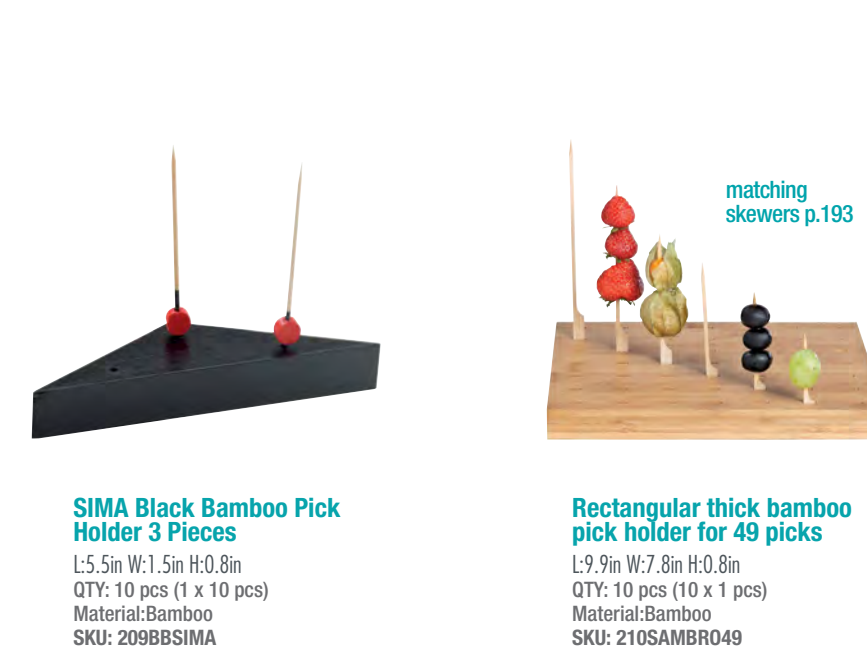

matching skewers p.193