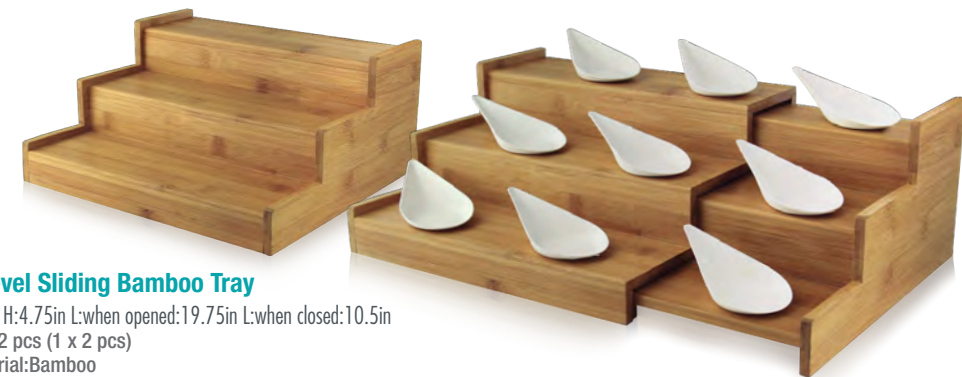

3 Level Sliding Bamboo Tray

W:9in H:4.75in L:when opened:19.75in L:when closed:10.5in
QTY: 2 pcs (1 x 2 pcs)
Material:Bamboo
SKU: 210BSLIDE1