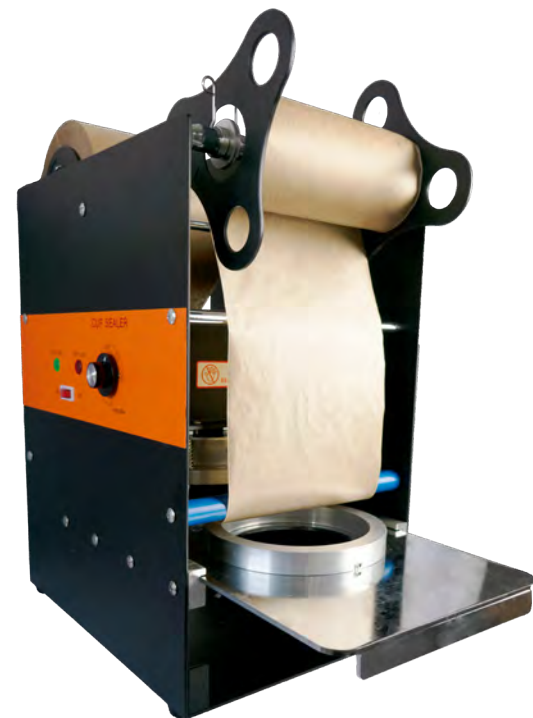

REVOLUPACK®

Industrial Tabletop Sealing Machines

Eco-Friendly

Cost-Effective

Little Assembly Required

SKU: 294SCEL205MUS
 L:49 x W:40 x H:55cm
 L:19.3 x W:15.7 x H:21.7in
 Weight: 27kg = 59 lbs
 POWER SUPPLY: 110V/60HZ
 OUTPUT: 300 CUPS/H
 POWER: 300W