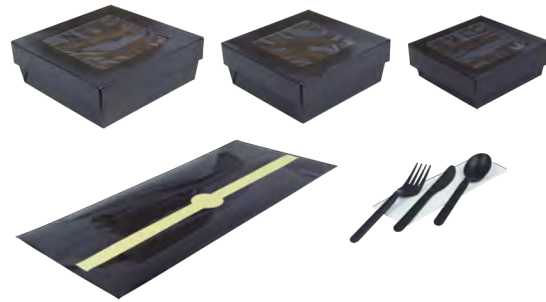

The Perfect Black Delivery Kit - 500 VIP Sets

SKU: KRAYBAKLAPN Kit Includes

- 5 Cases of 210KRAYBAK115 (12oz) QTY: 100pcs/cs
- 5 Cases of 210KRAYBAK135 (12oz) QTY: 100pcs/cs
- 5 Cases of 210KRAYBAK155 (12oz) QTY: 100pcs/cs
- 1 Case of 210LAP40N QTY: 500pcs/cs
- 2 Cases of 210CVPLK416N QTY: 250pcs/cs