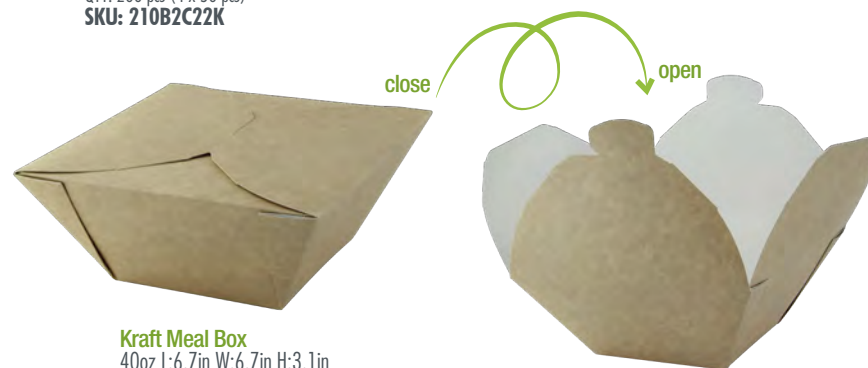

2-compartment kraft cardboard meal box
35oz L:8.43in W:6.1in H:1.85in
QTY: 200 pcs (4 x 50 pcs)
SKU: 210B2C22K

2-compartment kraft cardboard meal box
33oz L:6.61in W:5.35in H:2.56in
QTY: 200 pcs (4 x 50 pcs)
SKU: 210B2C88K

Kraft Meal Box
40oz L:6.7in W:6.7in H:3.1in
QTY: 200 pcs (4 x 50 pcs)
SKU: 210BIO1000K