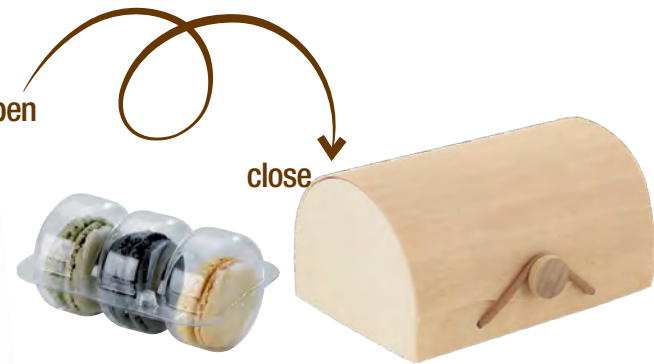

All our insert can be used by Pairs :
 • Make it safe for your Macarons with a base + a lid
 • Or by piece - using them as base only

Rectangular Wood Box for 3 Macarons with Latch
 L:4.2in W:3in H:2.25in
 QTY: 100 pcs (1 x 100 pcs)
 Material:Wood
SKU: 210MAC3CYB