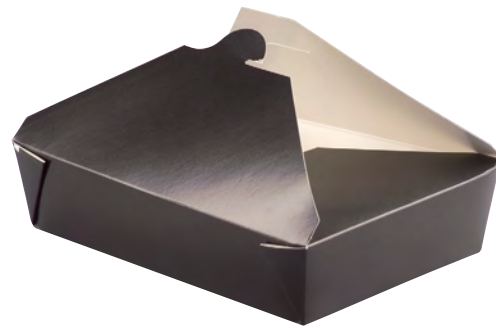

Microwave Safe Black Meal Box
Material: Corrugated Cardboard Color: Black

25oz Base: L:4.5in W:3.5in H:2.5in
Top: L:5.1in W:4.1in H:2.5in
QTY: 450 pcs (18 x 25 pcs)
SKU: 210BIO1N

50oz Base: L:7.75in W:5.5in H:2in
Top: L:8.5in W:6.3in H:2in
QTY: 200 pcs (8 x 25 pcs)
SKU: 210BIO2N

70oz Base: L:7.7in W:5.5in H:2.5in
Top: L:8.5in W:6.3in H:2.5in
QTY: 200 pcs (4 x 50 pcs)
SKU: 210BIO3N

100oz Base: L:7.7in W:5.5in H:3.5in
Top: L:8.5in W:6.3in H:3.5in
QTY: 160 pcs (4 x 40 pcs)
SKU: 210BIO4N