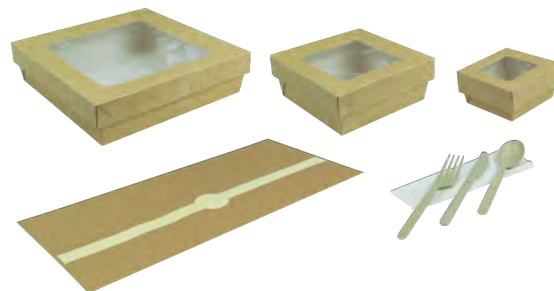

The Perfect Kraft Delivery Kit - 500 VIP Sets

SKU: KRAYBLAP Kit Includes

- 2 Cases of 210KRAYB85 (7oz) QTY: 250pcs/cs
- 2 Cases of 210KRAYB135 (22oz) QTY: 250pcs/cs
- 3 Cases of 210KRAYB195 (60oz) QTY: 200pcs/cs
- 1 Case of 210LAP40 QTY: 500pcs/cs
- 2 Cases of 210CVPLK416BB QTY: 250pcs/cs