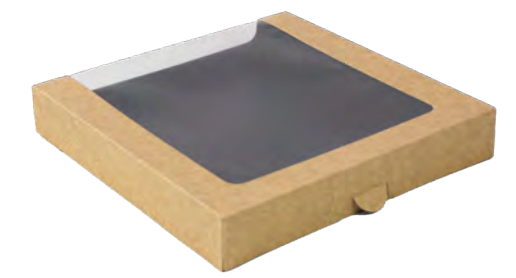

Kraft Sushi Box With Window 40/60pcs
L:9.8in W:9.8in H:1.6in
QTY: 200 pcs (4 x 50 pcs)
SKU: 210SUWINA2525