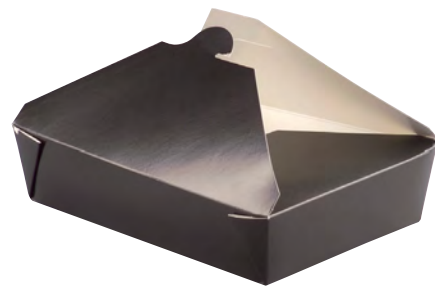

Microwave Safe Black Meal Box
Material: Corrugated Cardboard Color: Black

25oz Base: L:4.5in W:3.5in H:2.5in
Top: L:5.1in W:4.1in H:2.5in
QTY: 450 pcs (18 x 25 pcs)
SKU: 210BIO1N

50oz Base: L:7.75in W:5.5in H:2in
Top: L:8.5in W:6.3in H:2in
QTY: 200 pcs (8 x 25 pcs)
SKU: 210BIO2N

70oz Base: L:7.7in W:5.5in H:2.5in
Top: L:8.5in W:6.3in H:2.5in
QTY: 200 pcs (4 x 50 pcs)
SKU: 210BIO3N

100oz Base: L:7.7in W:5.5in H:3.5in
Top: L:8.5in W:6.3in H:3.5in
QTY: 160 pcs (4 x 40 pcs)
SKU: 210BIO4N