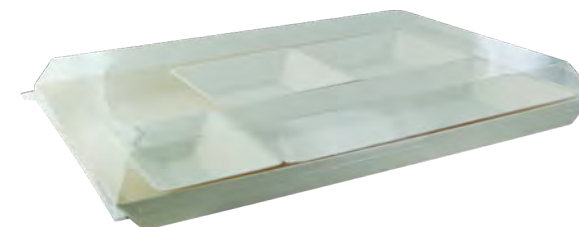

Wood Samurai Tray Bento Box with 4 Eco Design Sugarcane Compartments - 300 VIP Sets

SKU: SAMECO1 Kit Includes

1 Case of 210ECOD1414 (8oz) QTY: 600pcs/cs
1 Case of 210ECOD2614 (24oz) QTY: 500pcs/cs
1 Case of 210ECOD140 (5oz) QTY: 800pcs/cs
3 Cases of 210SAMBQ274 (64oz) QTY: 100pcs/cs
6 Cases of 210SAMLT274 QTY: 50pcs/cs