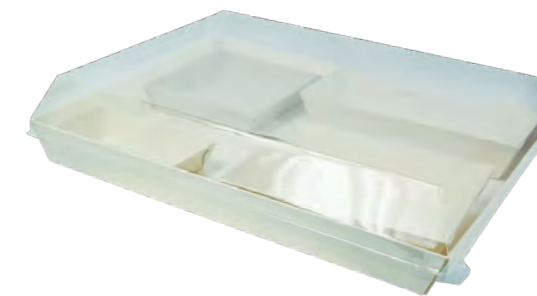

Samurai Wood Bento Box Tray with 4 Compartments - 100 VIP Sets

SKU: SAMSAM2 Kit Includes

1 Case of 210SAMBQ274 (64oz) QTY: 100pcs/cs
2 Cases of 210SAMLT274 QTY: 50pcs/cs
1 Case of 210SAMBQ65 (5oz) QTY: 100pcs/cs
1 Case of 210SAMBQ215 (14oz) QTY: 100pcs/cs
1 Case of 210SAMBQ130 (16oz) QTY: 100pcs/cs
1 Case of 210SAMBQ1313 (8oz) QTY: 100pcs/cs