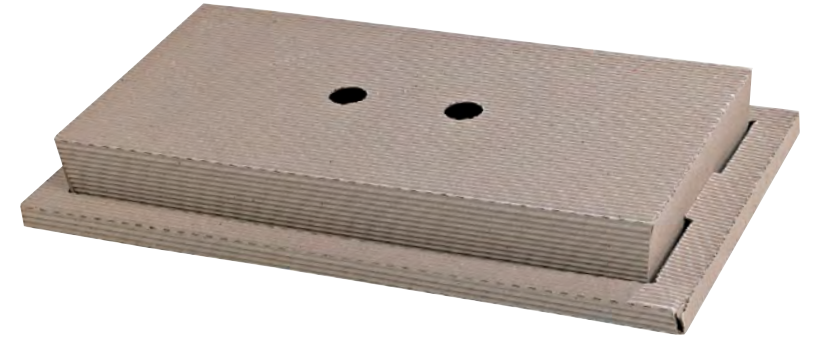

Atlas 1/1 Wooden Reusable Lunch Box with Window Lid
L:15in W:10.8in H:2.2in QTY: 16 pcs (16 x 1 pcs)
SKU: 210BBOXATLASF