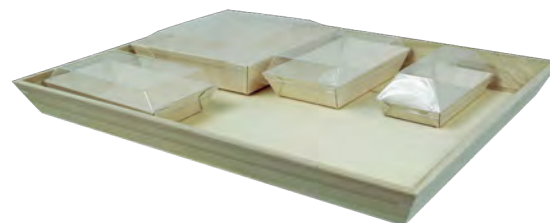

Samurai Wood Bento Box Tray with 4 Compartments - 100 VIP Sets

SKU: SAMSAM2 Kit Includes

1 Case of 210SAMBQ274 (64oz) QTY: 100pcs/cs
2 Cases of 210SAMLT274 QTY: 50pcs/cs
1 Case of 210SAMBQ65 (5oz) QTY: 100pcs/cs
1 Case of 210SAMBQ215 (14oz) QTY: 100pcs/cs
1 Case of 210SAMBQ130 (16oz) QTY: 100pcs/cs
1 Case of 210SAMBQ1313 (8oz) QTY: 100pcs/cs