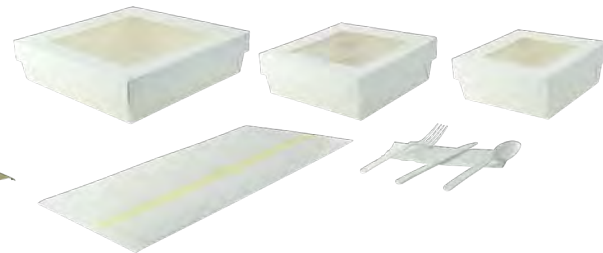

The Perfect White Delivery Kit - 500 VIP Sets

SKU: KRAYWHLAPB Kit Includes

- 2 Cases of 210KRAYWH135 (22oz) QTY: 250pcs/cs
- 2 Cases of 210KRAYWH155 (34oz) QTY: 250pcs/cs
- 3 Cases of 210KRAYWH195 (60oz) QTY: 200pcs/cs
- 1 Case of 210LAP40B QTY: 500pcs/cs
- 2 Cases of 210CVPLK416W QTY: 250pcs/cs