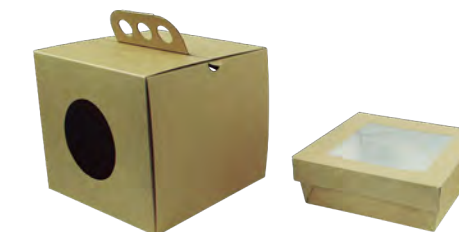

Brass Knuckles «Picnic» Bento Box with 2 Window Box Compartments - 200 VIP Sets

SKU: CDP176KRAY5 Kit Includes

- 2 Cases of 210KRAYB155 (34oz) QTY: 250pcs/cs
- 2 Cases of 210CDP177 QTY: 100pcs/cs