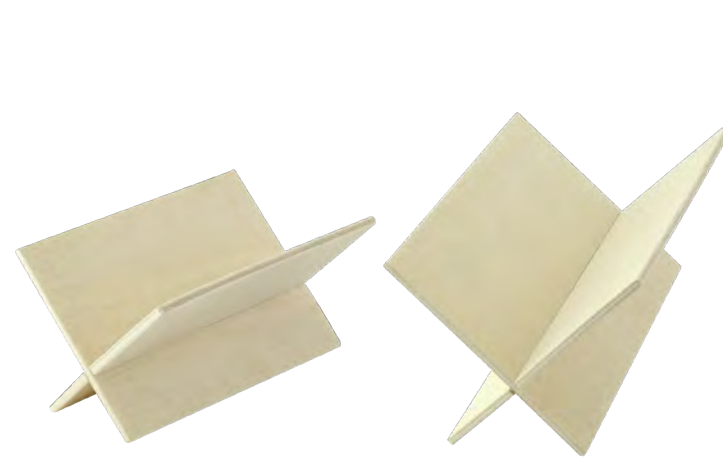

MINI CATERING WARE