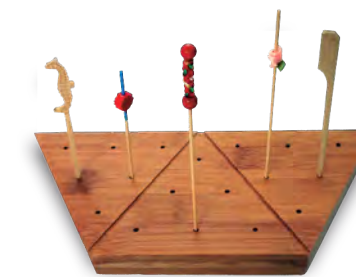

Triangular bamboo pick holder for 18 picks

L:9in W:3.9in H:0.75 in
QTY: 5 pcs (5 x 1 pcs)
Material:Bamboo
SKU: 210SAMBR018