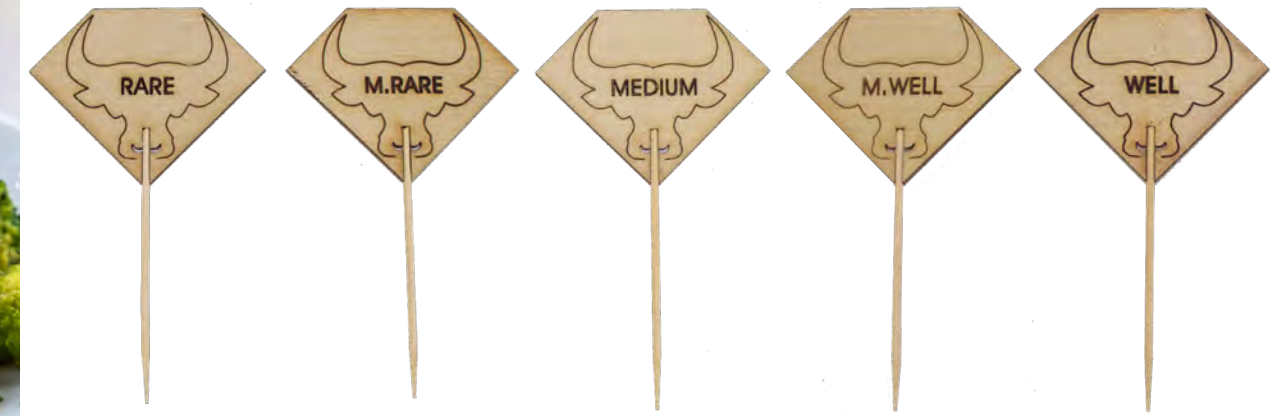

BIJOU Bamboo Pick with White Pearl
L:3.5in
QTY: 2000 pcs (20 x 100 pcs)
Material: Bamboo
SKU: 209BBBIJ9
L:4.75in
QTY: 2000 pcs (20 x 100 pcs)
Material: Bamboo
SKU: 209BBBIJ12

KYOTO Bamboo Pick with
1 Red Bead & Red End
L:3.5in
QTY: 2000 pcs (20 x 100 pcs)
Material: Bamboo
SKU: 209BBKYOTO

Diamond Shaped Steak Markers with Bull Head

RARE
L:3.7in W:2.1in
QTY: 1000 pcs (10 x 100 pcs)
Material: Bamboo
SKU: 209BBRUMPYR

MEDIUM RARE
L:3.7in W:2.1in
QTY: 1000 pcs (10 x 100 pcs)
Material: Bamboo
SKU: 209BBRUMPYMEDRA

MEDIUM
L:3.7in W:2.1in
QTY: 1000 pcs (10 x 100 pcs)
Material: Bamboo
SKU: 209BBRUMPYM

MEDIUM WELL
L:3.7in W:2.1in
QTY: 1000 pcs (10 x 100 pcs)
Material: Bamboo
SKU: 209BBRUMPYMW

WELL
L:3.7in W:2.1in
QTY: 1000 pcs (10 x 100 pcs)
Material: Bamboo
SKU: 209BBRUMPYW