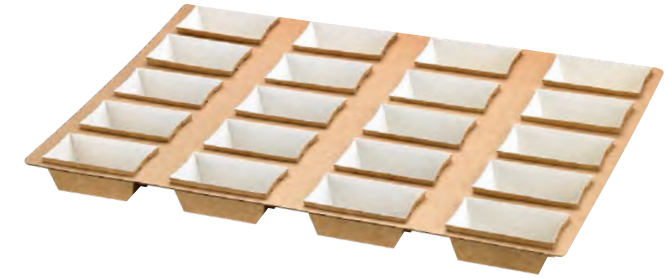

Inserts Sold Separately
See Page 236 For Inserts

insert option 210MACINS7

Inserts Sold Separately
See Page 224 For Inserts

Inserts sold separately

insert option 210MACYNS7RD

UP TO 430F BAKING RESISTANCE IN OVEN

RECTANGULAR MICROFLUTE BAKING MOLD

- Perfect for any baking inspirations, such as :
  muffins, brioche, bread and more