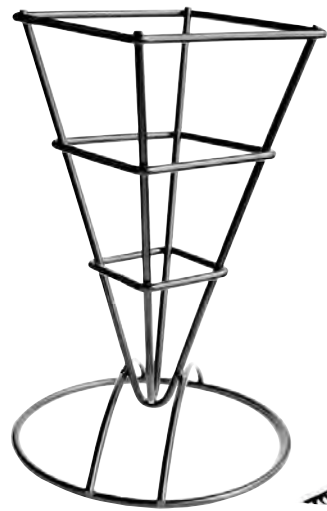

Black Reusable Metal Cone Holder
D:3.5in H:7.1in
QTY: 6 pcs (6 x 1 pcs)
SKU: 294CONE6C