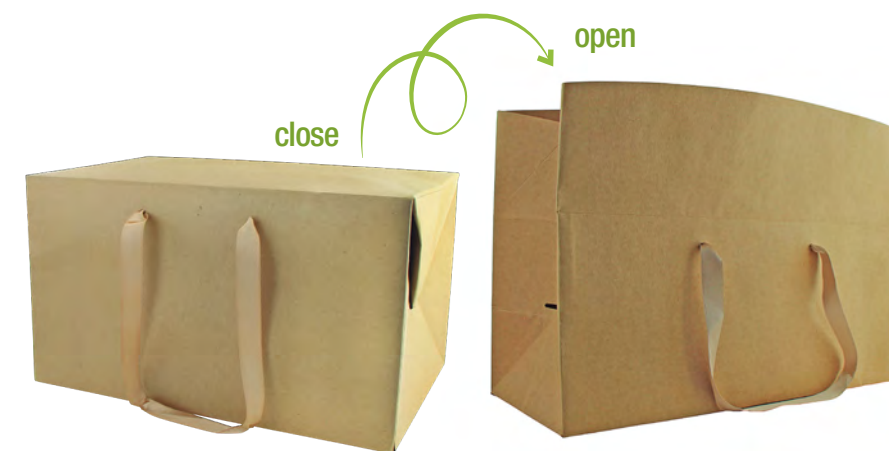

Box bag with handles
L:11.8in W:7.87in H:6.7in
QTY: 50 pcs (2 x 25 pcs)
SKU: 210BxBAG